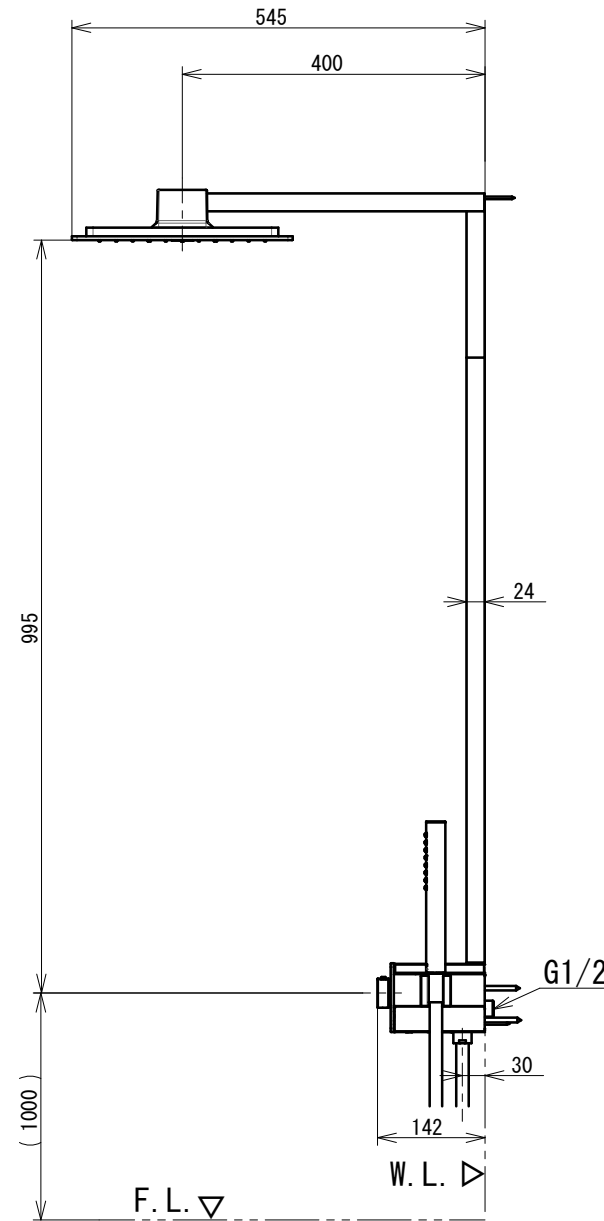

REVISIONS	REV. NO
	DATE
	DS. BY
	CH. BY

<b>TOTO</b>		UNIT mm	SCALE 1:10	TITLE
CH. BY		AP. BY	2021/12/17	ITEM NO.
COMMENTS				TBW08407
				DRAWING NO.
				PAGE 1 / 1